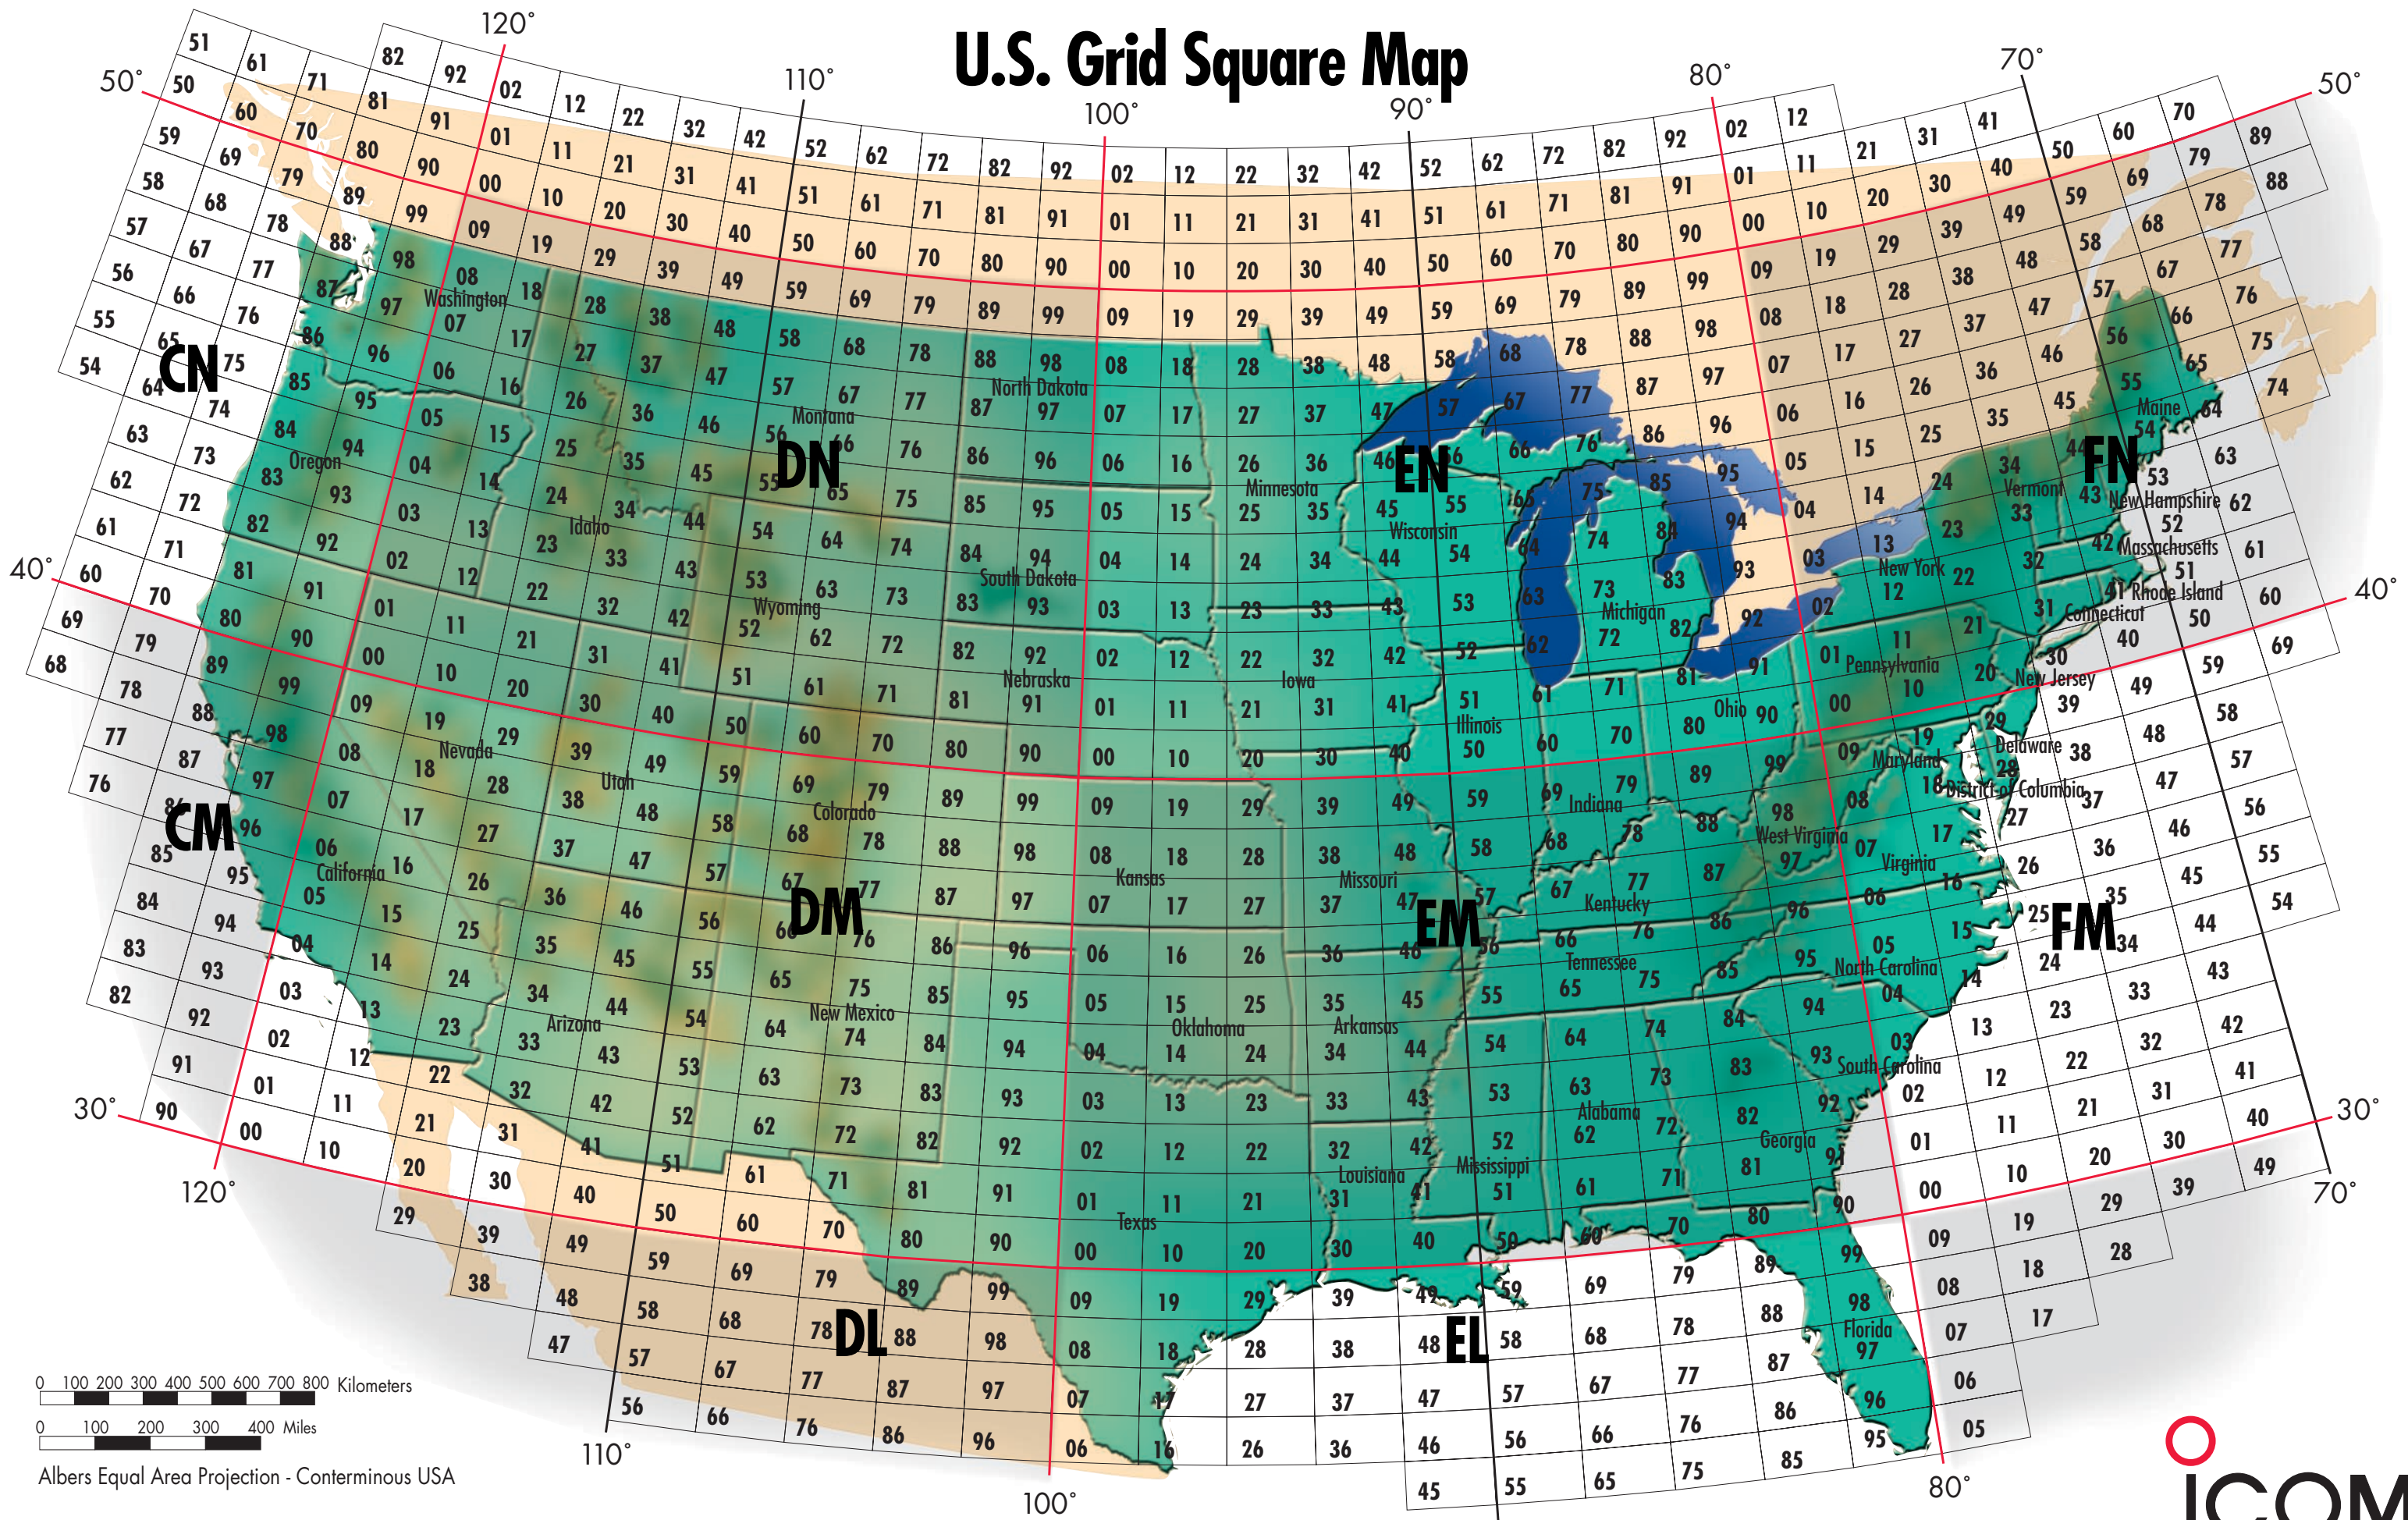

# U.S. Grid Square Map

0 100 200 300 400 500 600 700 800 Kilometers

0 100 200 300 400 Miles

Albers Equal Area Projection - Conterminous USA

ICOM America, Inc. • 2380 - 116th Ave. NE, Bellevue, WA 98004 • Customer Service: 425-454-7619

\*An instrument of the Maidenhead Locator System (named after the town outside London where it was first conceived by a meeting of European VHF managers in 1980), a grid square measures 1° latitude by 2° longitude and measures approximately 70 x 100 miles in the continental US. A grid square is indicated by two letters (the field) and two numbers (the square).. "