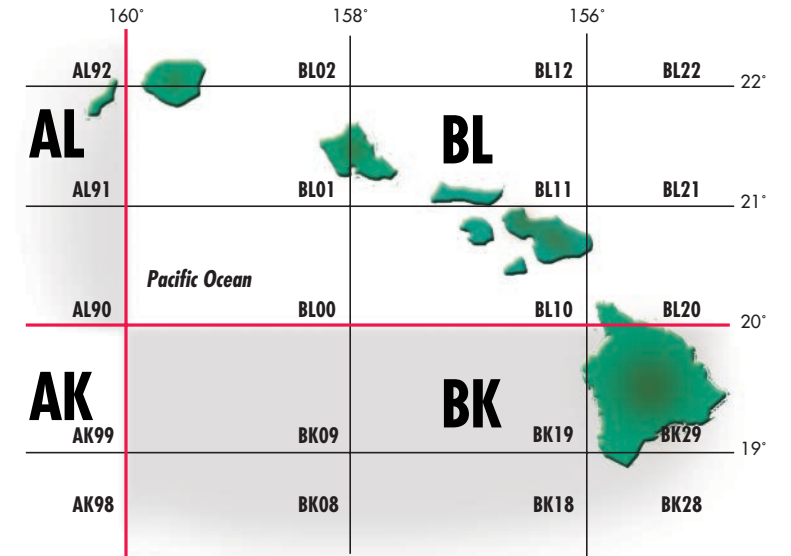

Hawaii**

ICOM America, Inc. • 2380 - 116th Ave. NE, Bellevue, WA 98004 • Customer Service: 425-454-7619

**All maps except Hawaii use an Albers Equal Area Projection. The map of Hawaii is based on the grid square map information from ARRL.

ICOM
www.icomamerica.com