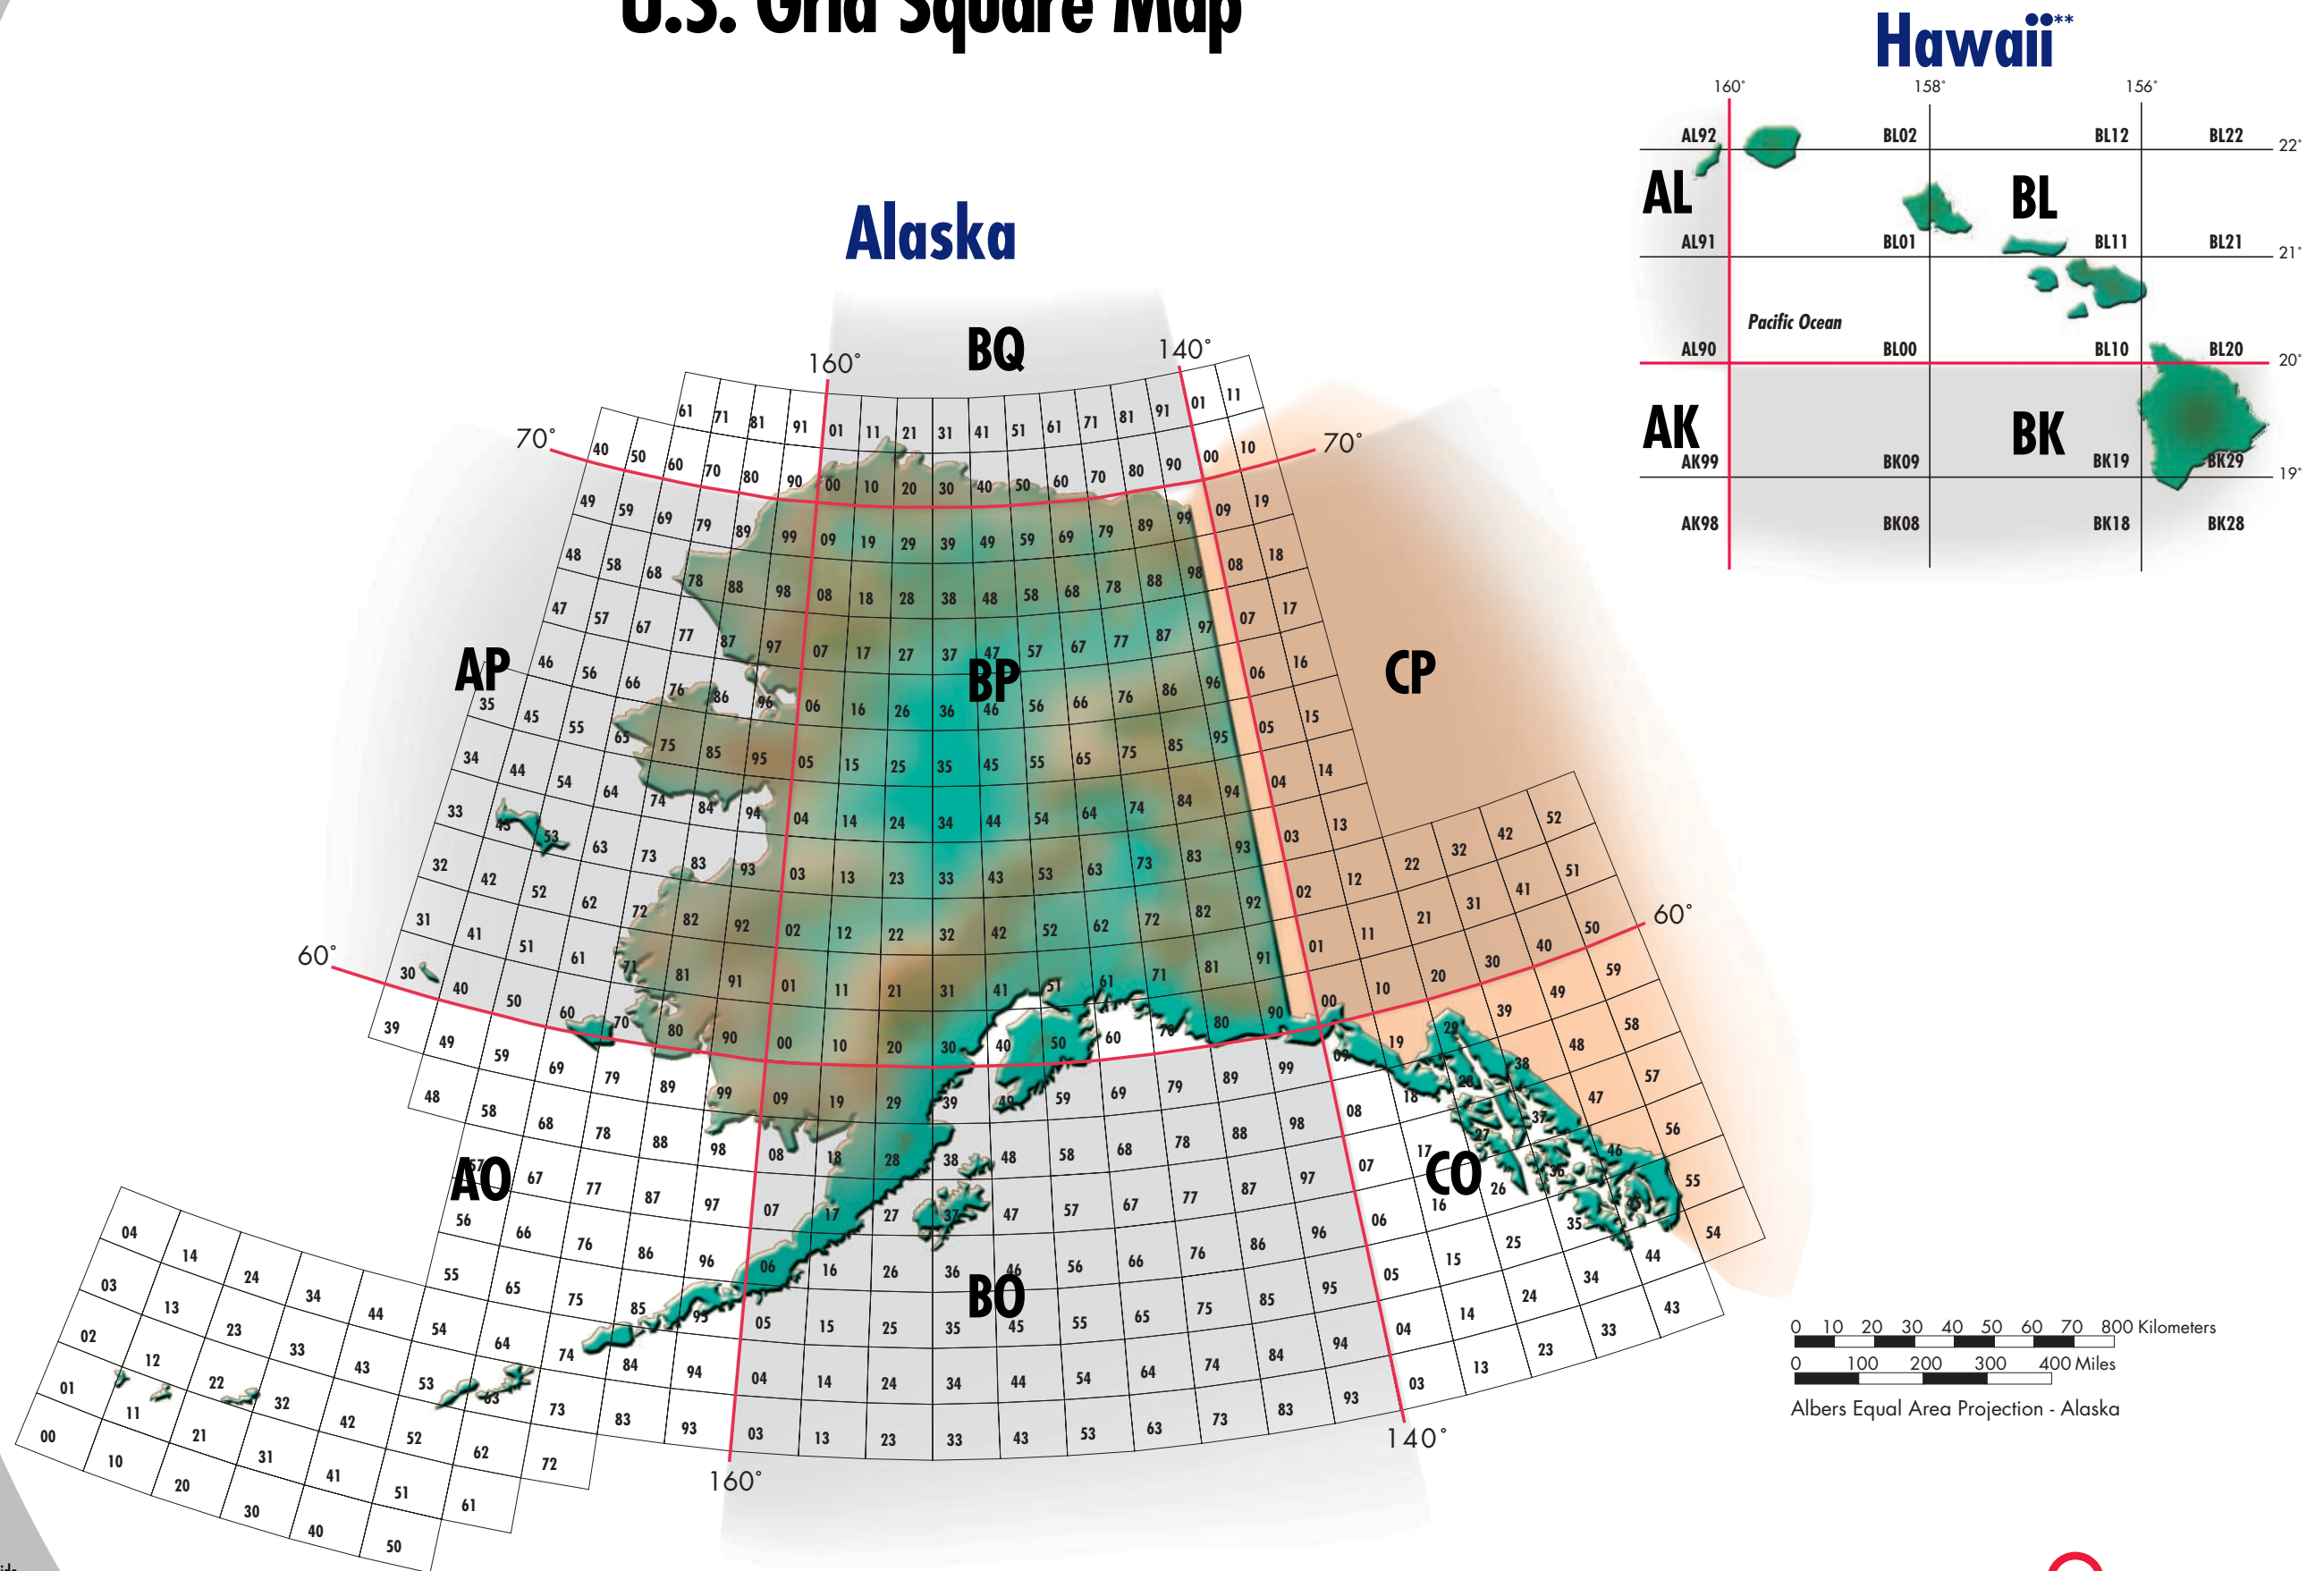

Early April, Spring Sprint—222 MHz

Early April, Spring Sprint—432 MHz

Early May, Spring Sprint—50 MHz

Mid May, Full Weekend
CQ National Fox Hunting Weekend

Early June, Full Weekend
ARRL VHF QSO Party

Mid June, Full Weekend,
SMIRK 6 meter QSO Party

Mid/Late June, Full Weekend
ARRL Field Day

Mid July,
CQ World Wide VHF Contest

Mid July, Full Weekend
IARU HF World Championships

Early August, Full Weekend
ARRL UHF Contest

Mid September, Full Weekend
ARRL September VHF QSO Party

Courtesy: **CQ Magazine & ARRL**

ICOM Grid Square Tips:

1. Say your grid square location when operating on VHF & UHF bands.
2. Many portable GPS receivers can read out Maidenhead* grid squares automatically.
3. Say your grid square letters phonetically.
  Example: for grid 13 in region DM say "delta, mike, one, three" on air.
4. Give your general location along with your grid square.
5. Have fun on VHF & UHF!

*An instrument of the Maidenhead Locator System (named after the town outside London where it was first conceived by a meeting of European VHF managers in 1980), a grid square measures 1° latitude by 2° longitude and measures approximately 70 x 100 miles in the continental US. A grid square is indicated by two letters (the field) and two numbers (the square).. "

From ARRL source: <http://www.arrl.org/locate/gridinfo.html>

©2002, ICOM America, Inc. The ICOM logo is a registered trademark of ICOM, Inc. AM-5024 10/02

U.S. Grid Square Map