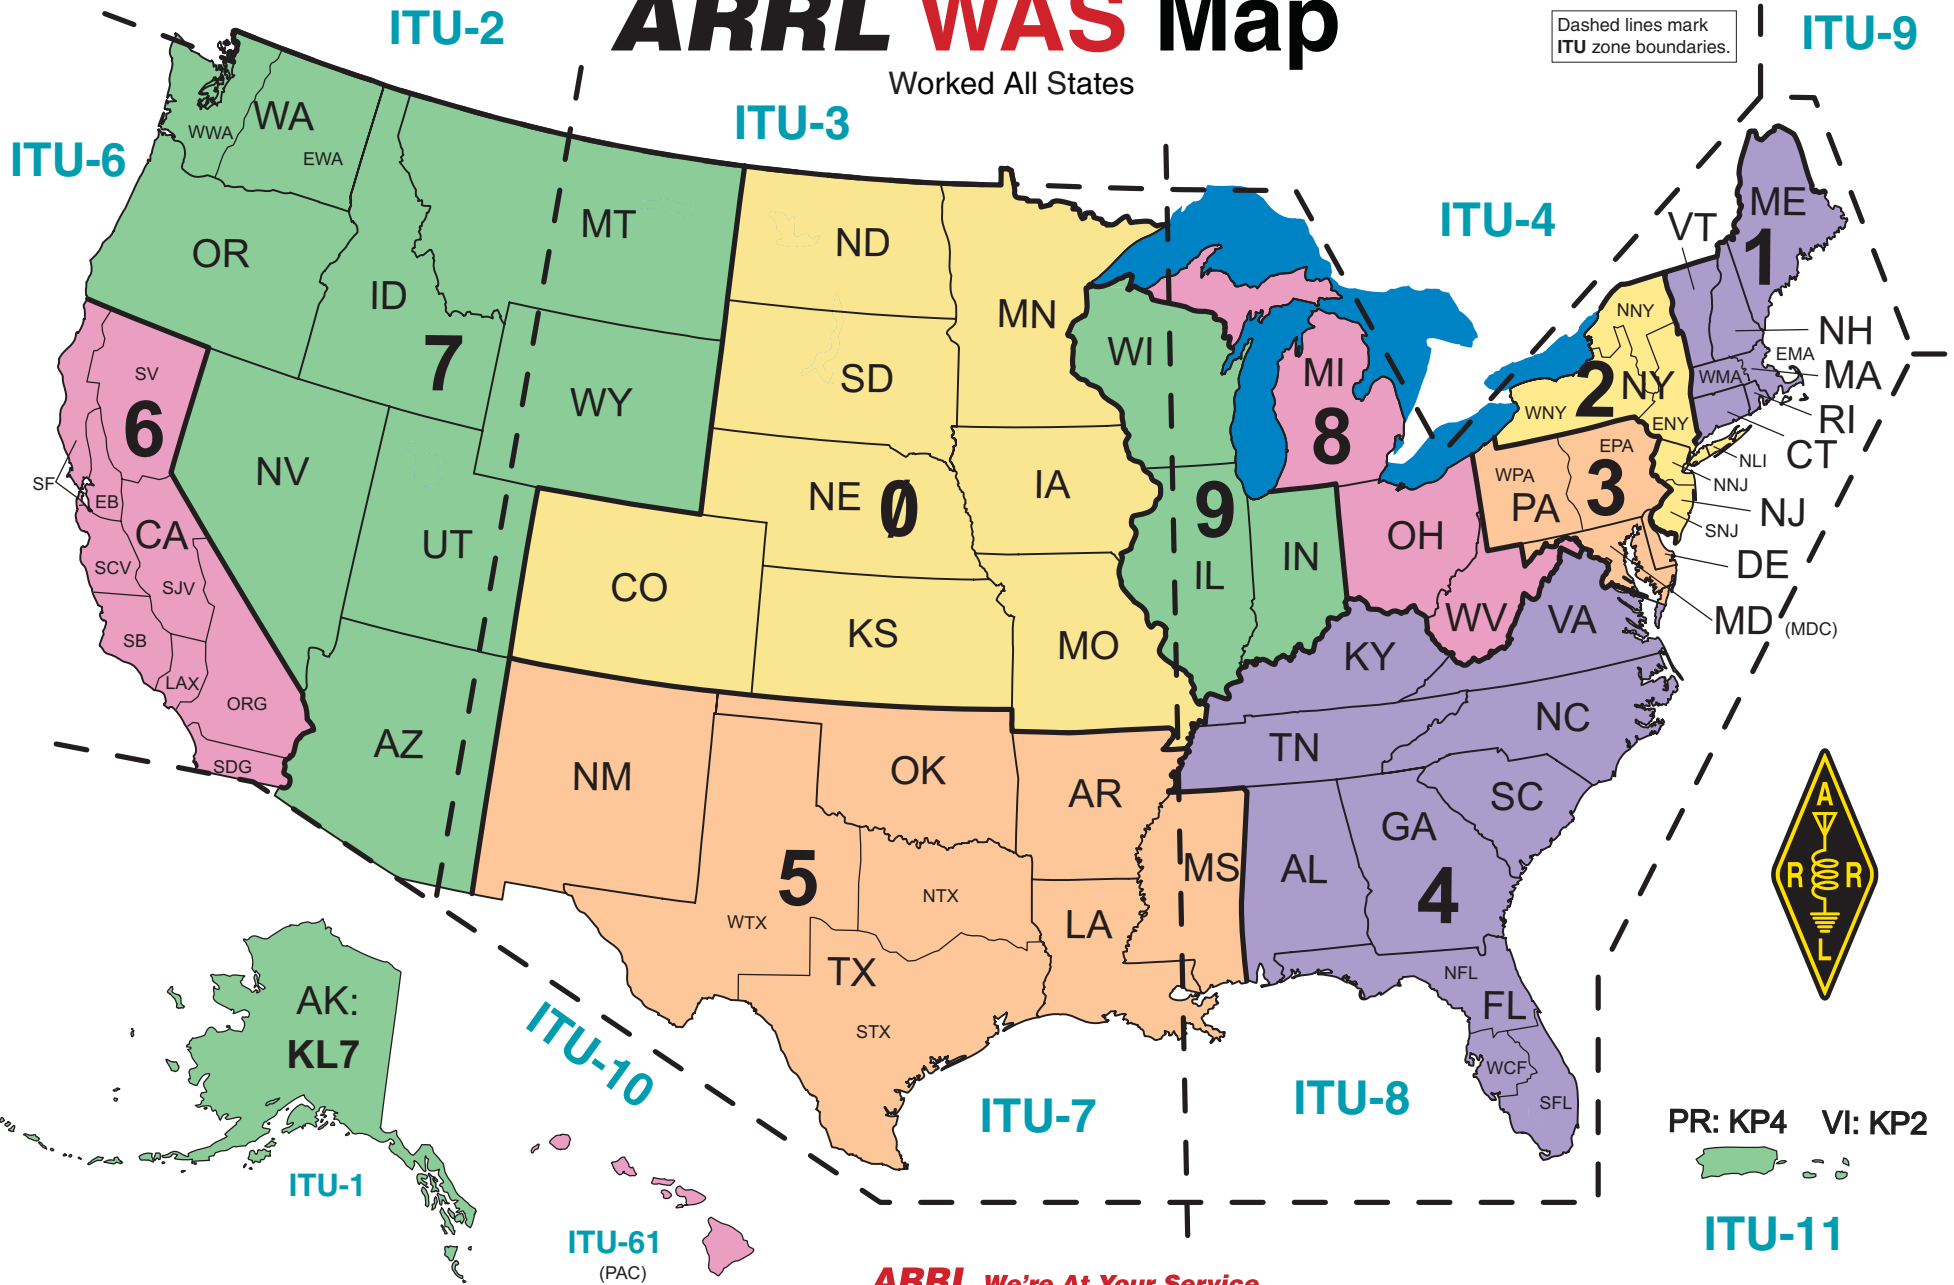

ARRL WAS Map

Worked All States

Dashed lines mark ITU zone boundaries.

ARRL The national association for AMATEUR RADIO

Copyright © 2005 by the American Radio Relay League, Inc All Rights Reserved. rev 11-09